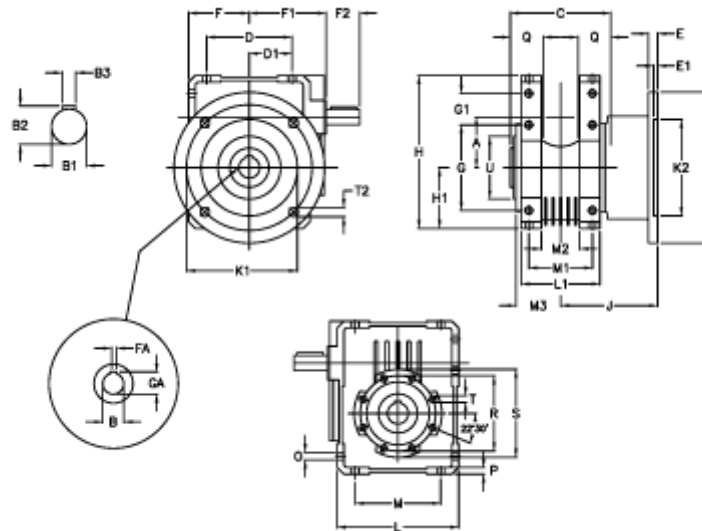

Article number: 3922110080400

Description: Worm gear with solid input shaft  
W 110UF1-80-HS unassembled

## Measures

A = 110.10	Description = W110UF-xx-P80 B5	G1 = 58.0	L = 250	Q = 45
B = 42	E = 20	GA = 45.3	L1 = 143	R = 165
B1 = 25	E1 = 12	H = 308.0	M = 184	S = 200
B2 = 28.0	F = 125.0	H1 = 125.0	M1 = 115	T = M12x19
B3 = 8	F1 = 157.0	J = 179.5	M2 = 69	T2 = 13.0
C = 155	F2 = 60	K = 280	M3 = 73.0	U = 130
D = 174.0	FA = 12	K1 = 230	O = 14.0	
D1 = 82.0	G = 184	K2 = 170	P = 14	